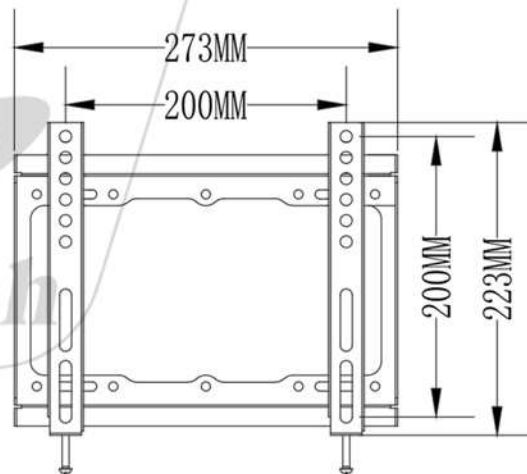

## Fixed LCD/LED/Curved TV Wall Mount

Suitable for most 12" - 43" screen

Enhance Your Living Space  
with Hanging TV to Wall

Screen Size  
12"-43"

VESA  
200x200

Profile  
30mm

Weight Capacity  
30kg